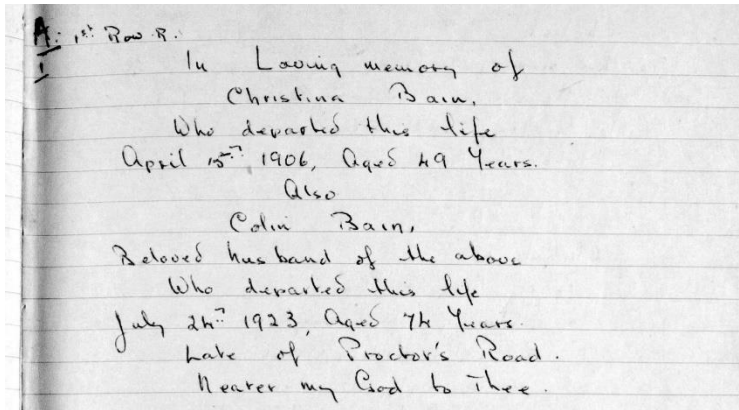

QUEENBOROUGH CEMETERY, SANDY BAY

HEADSTONE: 0001 (ROW R)

[AB413/1/1]

Christina BAIN (nee HILL)

Born: 28 November 1856 at Proctor's Road, Hobart [RGD33/1/6/18]

Died: 15 April 1906 (Aged 49) at Proctor's Road, Hobart [Names Index 1987893]